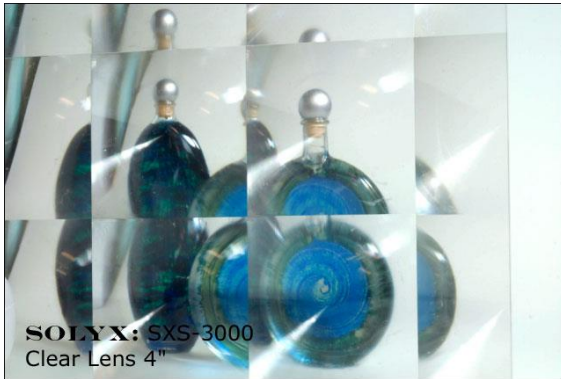

SOLYX® Glass Finishes

SOLYX: SXS-3000 Large Clear Lens

Product Description

SOLYX: SXS-3000. Large Clear Lens - An attractive architectural square Geometric pattern with a crystal clear finish and clear, transparent background. Square lenses are 4" x 4" Excellent transparent distraction.

Specifications

Product Code	SXS-33000
Product Family	Architectural
Film Type	PET
Adhesive Type	Pressure-sensitive
Usage	Interior
Available Width(s)	48"
Full Roll Length	100 linear feet (30.48)
Thickness	2 mil
Visible Light Transmission	85%
UV Transmission	1%
Infra-Red Transmission	75%
Total Solar Energy Rejected	32%

Product Construction

Face Film
2 mil PET

Adhesive
Clear, Pressure-sensitive

Release Liner
Silicone

Product Details

SOLYX: SXS-3000. Large Clear Lens - An attractive architectural square Geometric pattern with a crystal clear finish and clear, transparent background. Square lenses are 4" x 4" Excellent for transparent distraction. Supplied with a silicone liner, which protects the clear, pressure-sensitive adhesive, and applied using the same tools and techniques for window films.